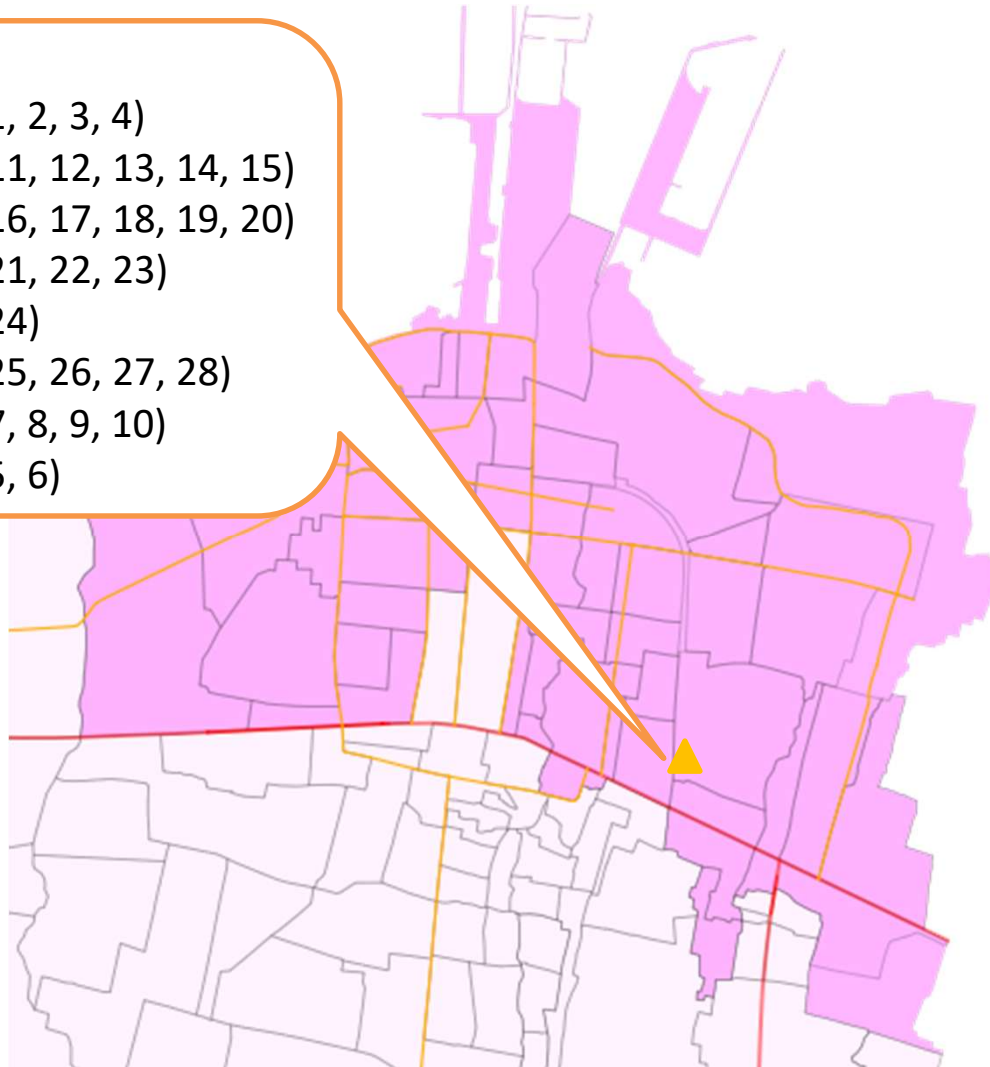

KEC. MAYANGAN – KEL. JATI (28 TPS)

Kel. Jati

- RW 1 : 4 TPS (1, 2, 3, 4)
- RW 2 : 5 TPS (11, 12, 13, 14, 15)
- RW 3 : 5 TPS (16, 17, 18, 19, 20)
- RW 4 : 3 TPS (21, 22, 23)
- RW 5 : 1 TPS (24)
- RW 6 : 4 TPS (25, 26, 27, 28)
- RW 7 : 4 TPS (7, 8, 9, 10)
- RW 8 : 2 TPS (5, 6)