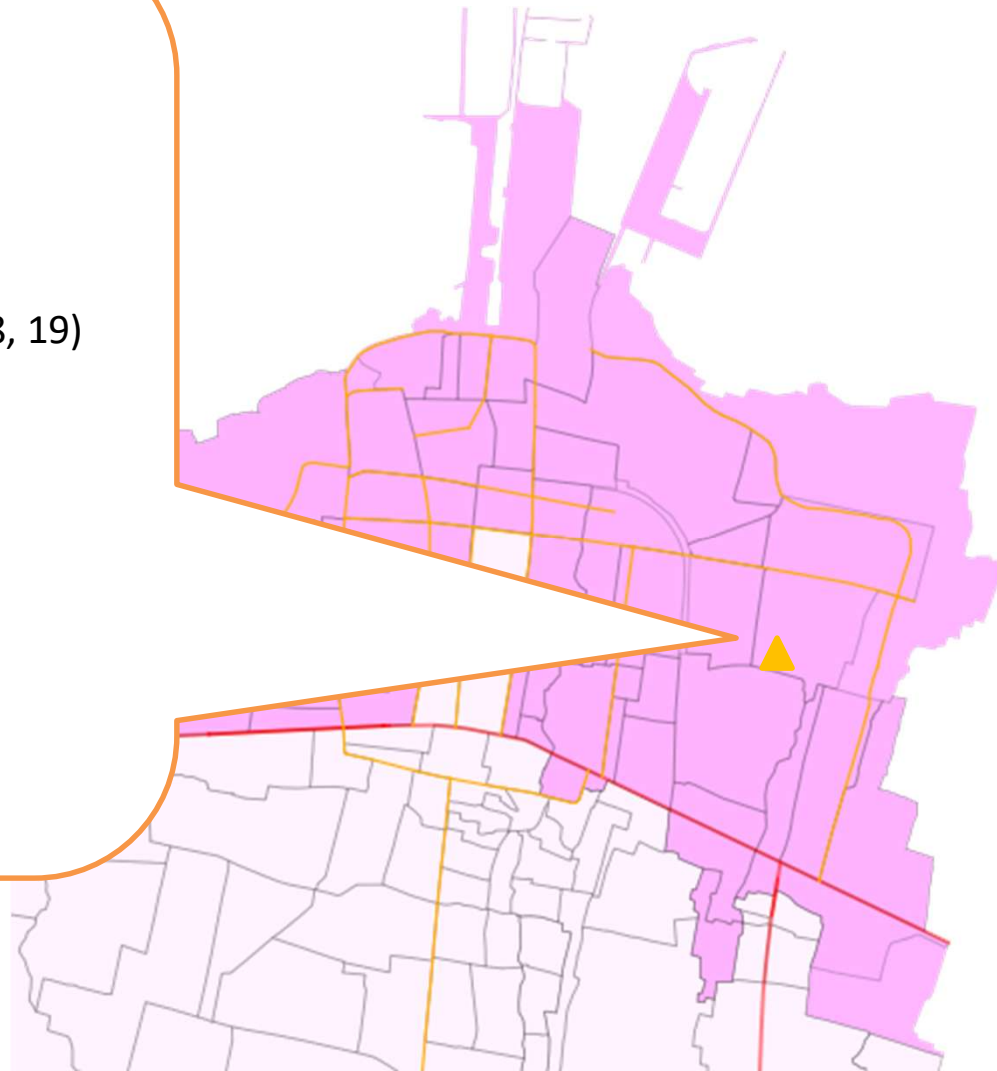

KEC. MAYANGAN – KEL. MANGUNHARJO (42 TPS)

Kel. Mangunharjo

- RW 2 : 3 TPS (1, 2, 3)
- RW 3 : 1 TPS (32)
- RW 4 : 2 TPS (30, 31)
- RW 5 : 3 TPS (27, 28, 29)
- RW 6 : 4 TPS (38, 39, 40, 41)
- RW 7 : 3 TPS (24, 25, 26)
- RW 8 : 7 TPS (13, 14, 15, 16, 17, 18, 19)
- RW 9 : 4 TPS (20, 21, 22, 23)
- RW 10 : 4 TPS (9, 10, 11)
- RW 11 : 2 TPS (12, 42)
- RW 12 : 2 TPS (7, 8)
- RW 13 : 2 TPS (5, 6)
- RW 14 : 1 TPS (4)
- RW 15 : 2 TPS (35, 36)
- RW 16 : 2 TPS (33, 34)
- RW 17 : 1 TPS (37)