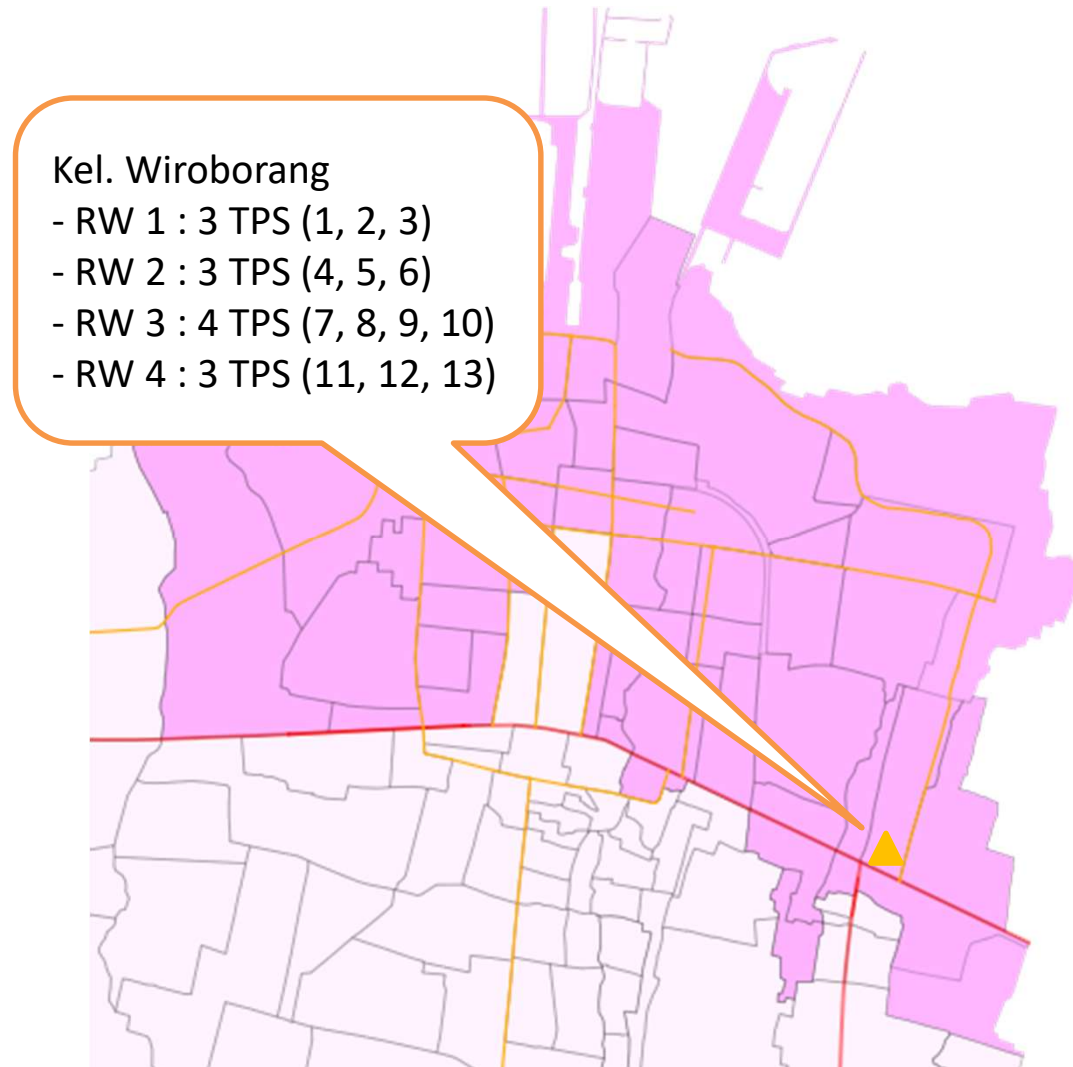

KEC. MAYANGAN – KEL. SUKABUMI (21 TPS)

KEC. MAYANGAN – KEL. JATI (28 TPS)

Kel. Jati

- RW 1 : 4 TPS (1, 2, 3, 4)
- RW 2 : 5 TPS (11, 12, 13, 14, 15)
- RW 3 : 5 TPS (16, 17, 18, 19, 20)
- RW 4 : 3 TPS (21, 22, 23)
- RW 5 : 1 TPS (24)
- RW 6 : 4 TPS (25, 26, 27, 28)
- RW 7 : 4 TPS (7, 8, 9, 10)
- RW 8 : 2 TPS (5, 6)

KEC. MAYANGAN – KEL. WIROBORANG (13 TPS)

KEC. MAYANGAN – KEL. MAYANGAN (22 TPS)

Kel. Mayangan

- RW 1 : 4 TPS (1, 2, 3, 4)
- RW 2 : 4 TPS (5, 6, 7, 8)
- RW 3 : 4 TPS (9, 10, 11, 12)
- RW 4 : 3 TPS (13, 14, 15)
- RW 5 : 4 TPS (16, 17, 18, 19)
- RW 6 : 3 TPS (20, 21, 22)