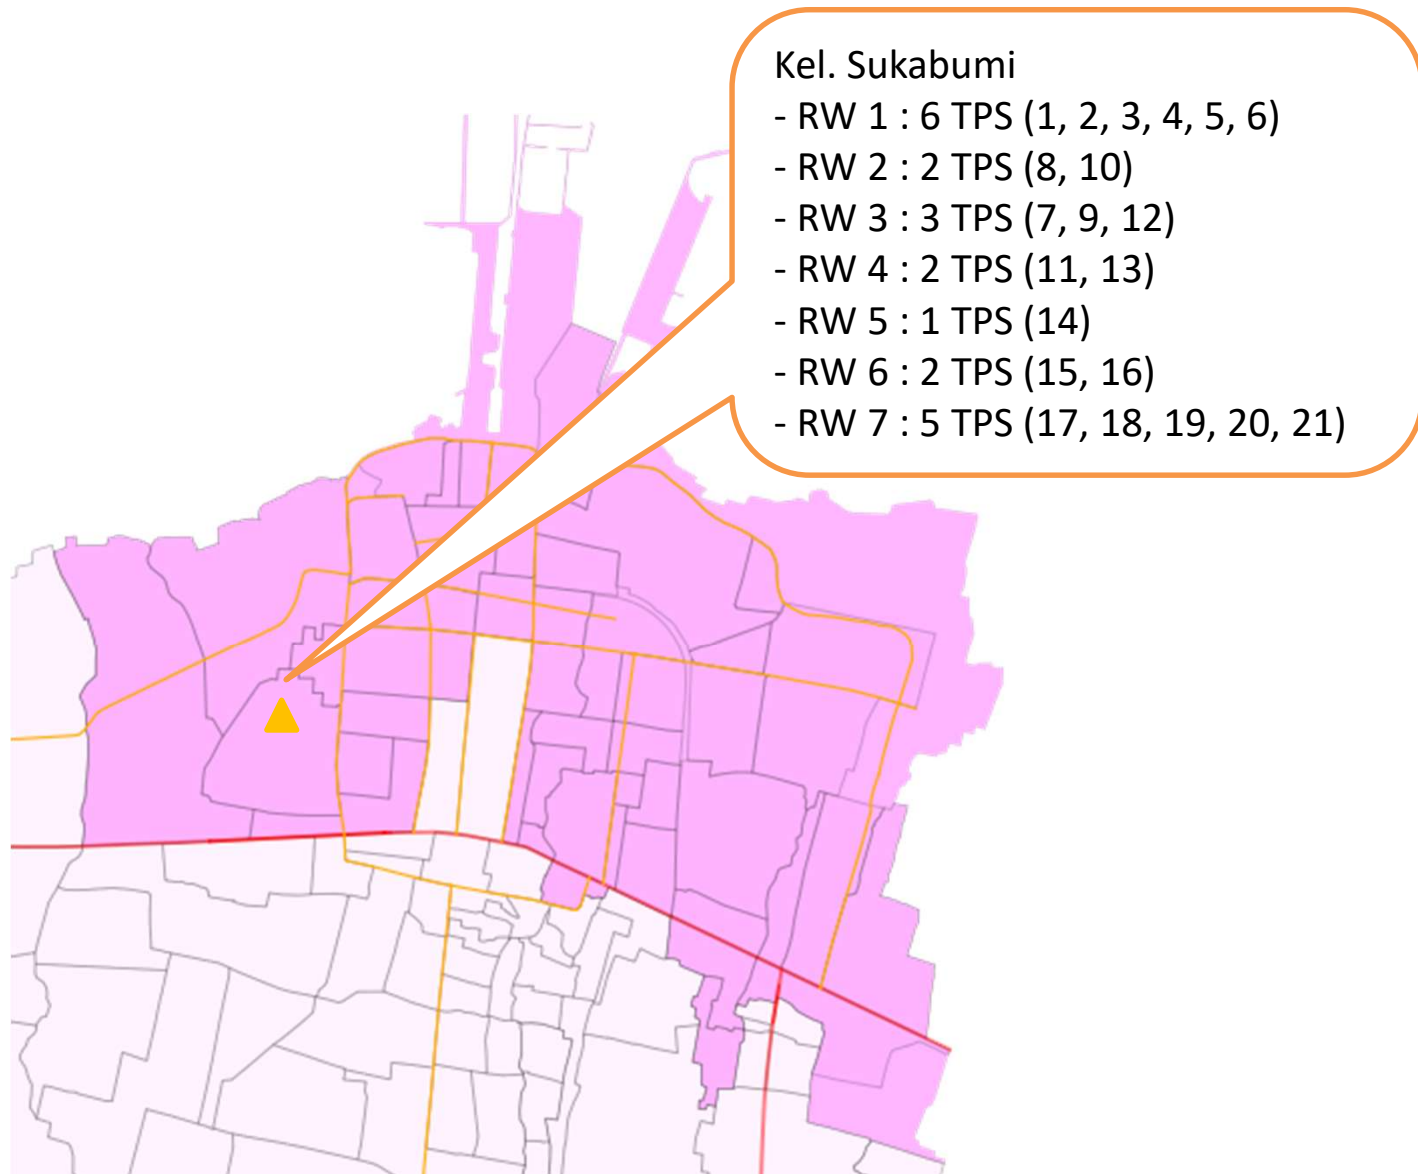

KEC. MAYANGAN – KEL. SUKABUMI (21 TPS)