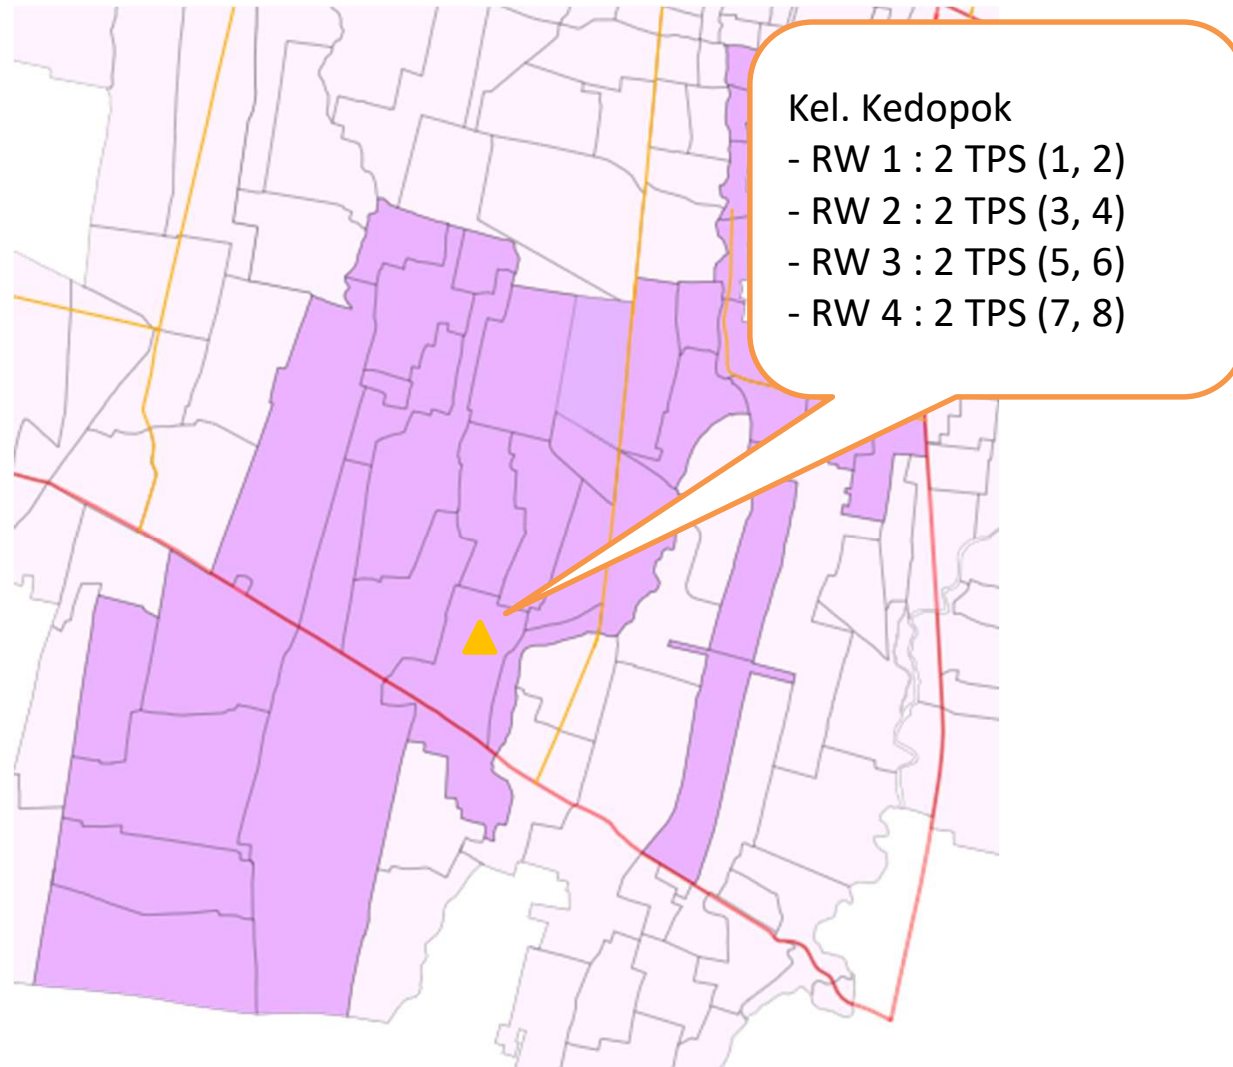

KEC. KEDOPOK – KEL. KEDOPOK (8 TPS)