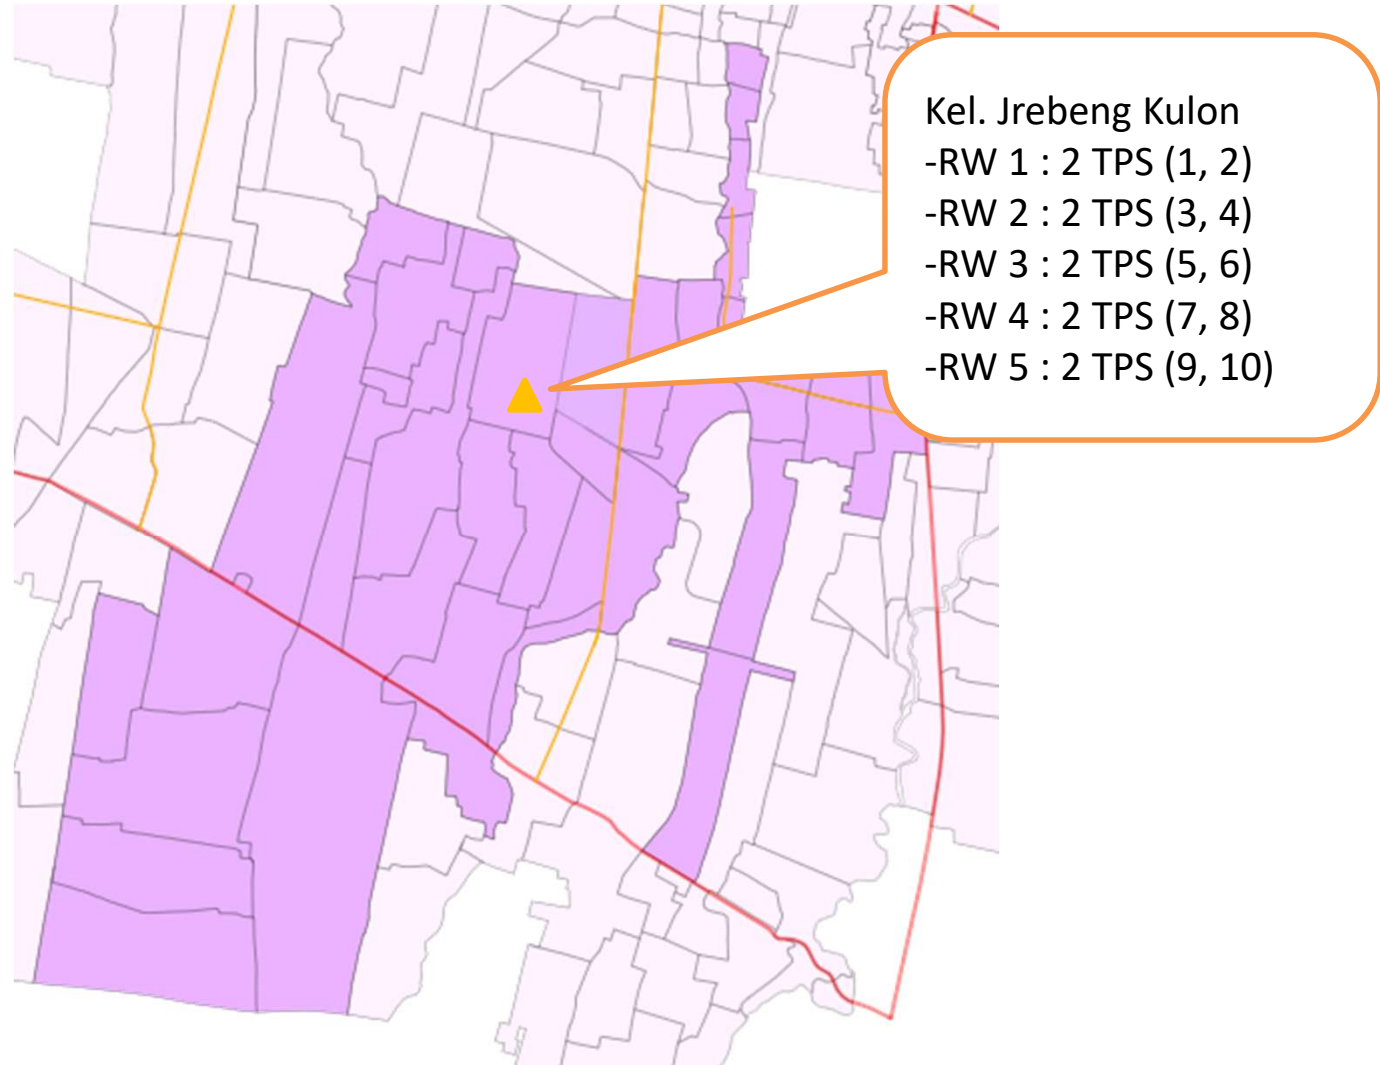

KEC. KEDOPOK – KEL. JEREBENG KULON (10 TPS)