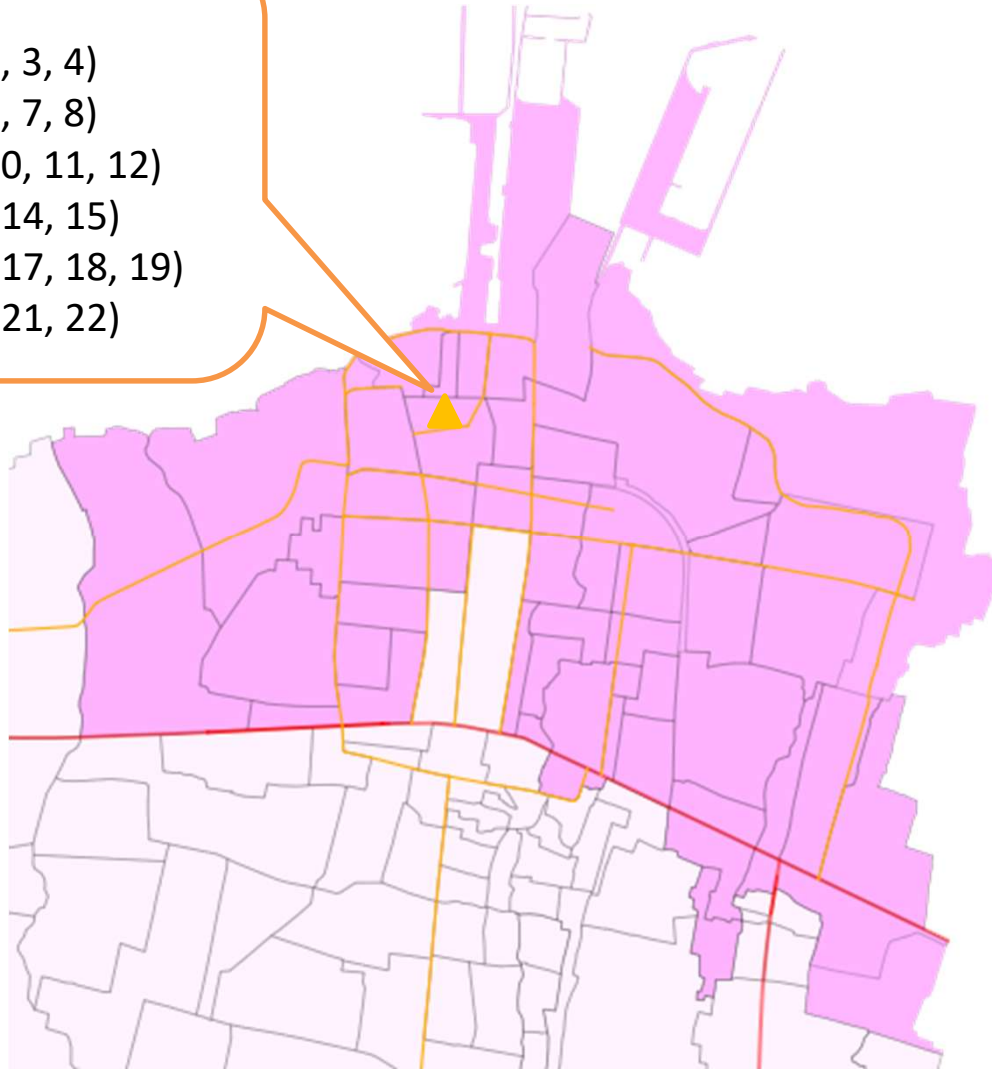

KEC. MAYANGAN – KEL. MAYANGAN (22 TPS)

Kel. Mayangan

- RW 1 : 4 TPS (1, 2, 3, 4)
- RW 2 : 4 TPS (5, 6, 7, 8)
- RW 3 : 4 TPS (9, 10, 11, 12)
- RW 4 : 3 TPS (13, 14, 15)
- RW 5 : 4 TPS (16, 17, 18, 19)
- RW 6 : 3 TPS (20, 21, 22)